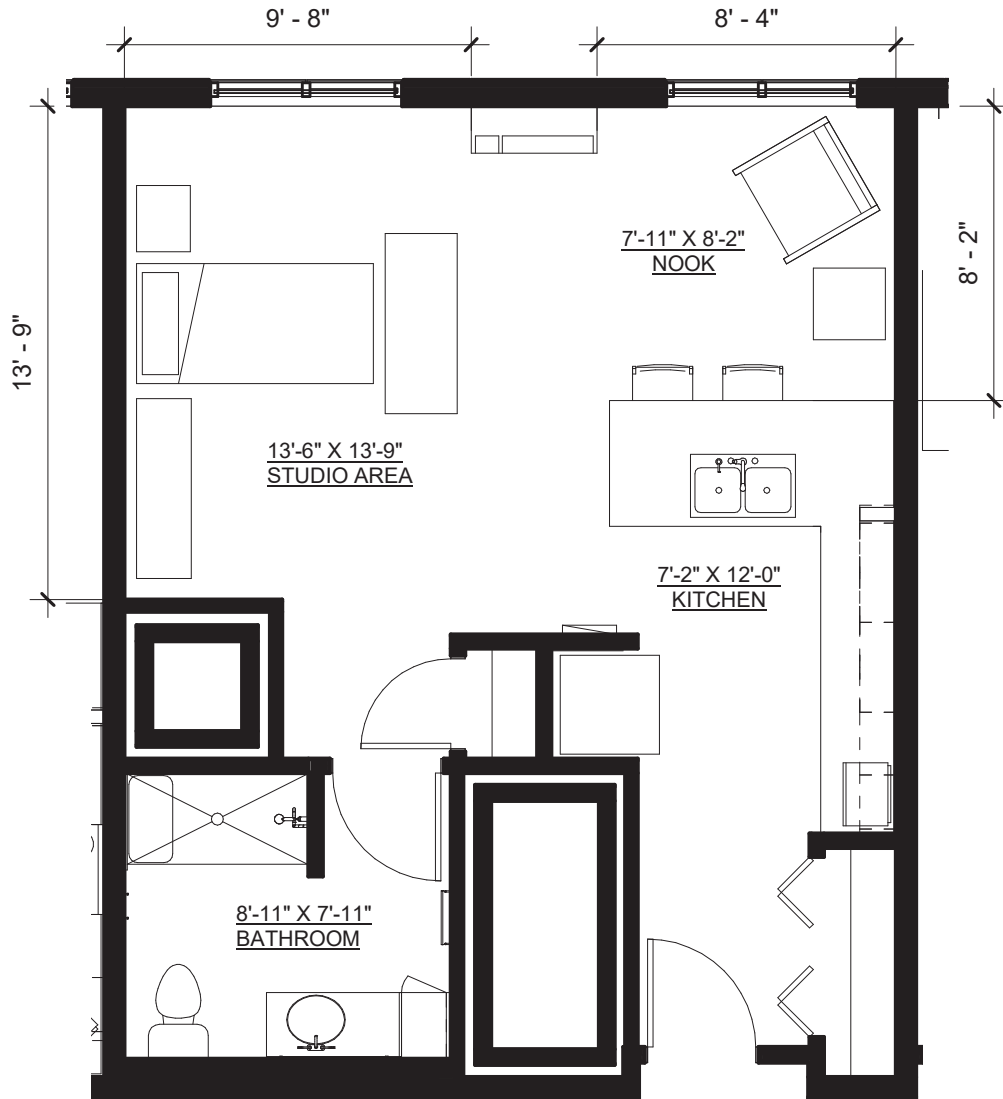

Parkers Lake

Senior Living Apartment

Studio | One Bath | 560 sq ft

Apartments | 206, 306, 406

BROADWELL

• Senior Living •

3025 Harbor Lane North 

Plymouth, MN 55447

763.258.4539 

broadwellplymouth.com 

@broadwellplymouth 

Bass Lake

Senior Living Apartment

Studio | One Bath | 485 sq ft

Apartments | 212, 220, 231, 312, 320, 331, 412, 420, 431

BROADWELL

Studio | One Bath | 575 sq ft

Apartment | 213

BROADWELL

• Senior Living •

3025 Harbor Lane North 

Plymouth, MN 55447

763.258.4539 

broadwellplymouth.com 