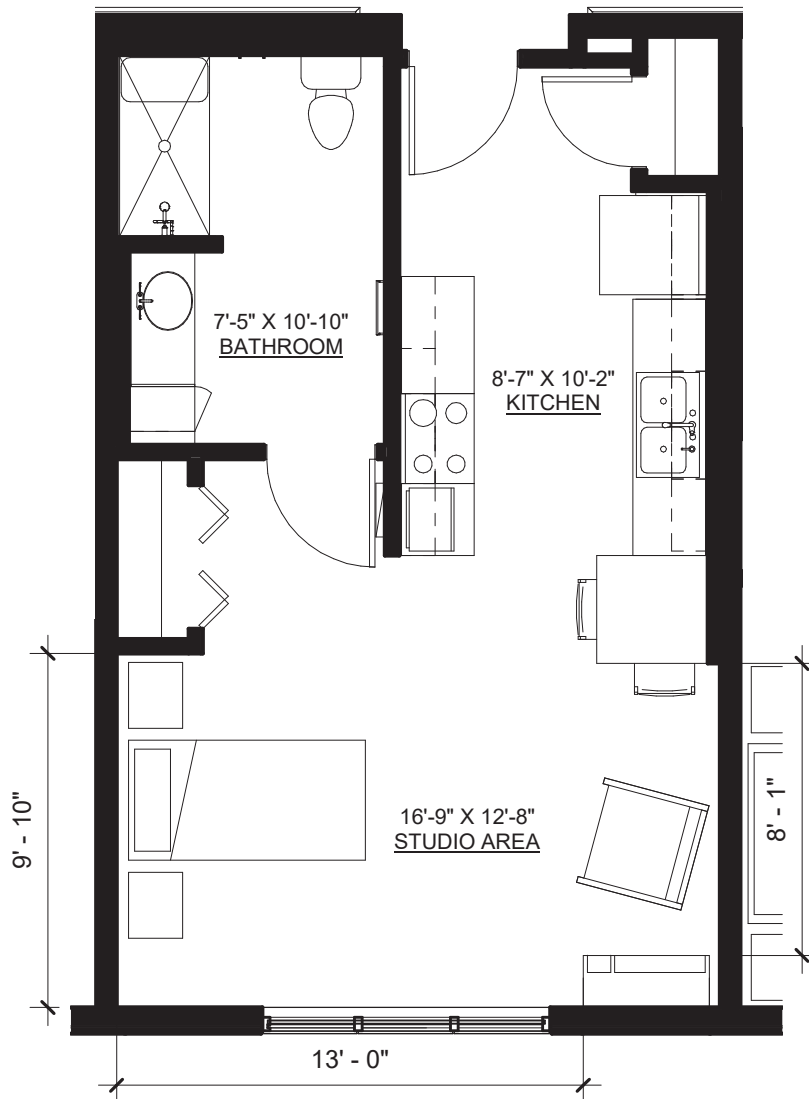

Parkers Lake

Senior Living Apartment

Studio | One Bath | 560 sq ft

Apartments | 206, 306, 406

BROADWELL

• Senior Living •

3025 Harbor Lane North 

Plymouth, MN 55447

763.258.4539 

broadwellplymouth.com 

@broadwellplymouth 

Bass Lake

Senior Living Apartment

Studio | One Bath | 485 sq ft

Apartments | 212, 220, 231, 312, 320, 331, 412, 420, 431

BROADWELL

Studio | One Bath | 575 sq ft

Apartment | 213

BROADWELL

• Senior Living •

3025 Harbor Lane North 

Plymouth, MN 55447

763.258.4539 

broadwellplymouth.com 