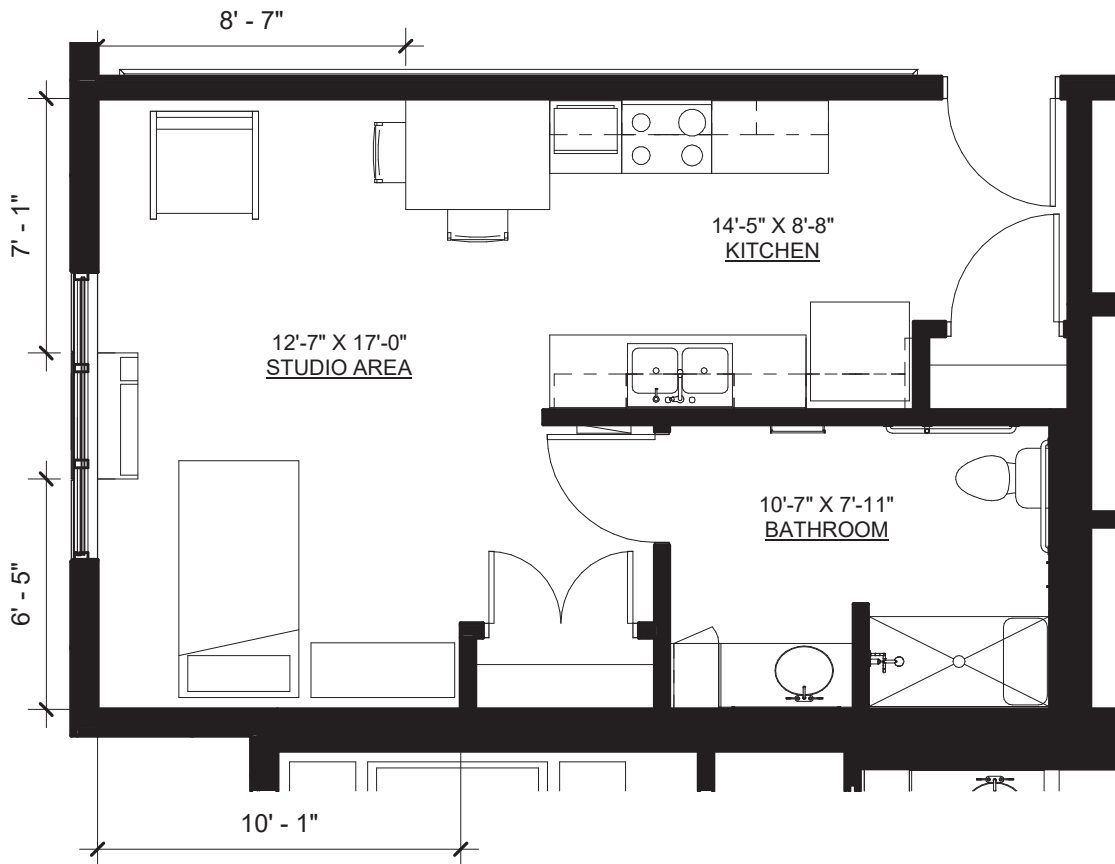

Parkers Lake

Senior Living Apartment

Studio | One Bath | 560 sq ft

Apartments | 206, 306, 406

BROADWELL

• Senior Living •

3025 Harbor Lane North 

Plymouth, MN 55447

763.258.4539 

broadwellplymouth.com 

@broadwellplymouth 

Bass Lake

Senior Living Apartment

Studio | One Bath | 485 sq ft

Apartments | 212, 220, 231, 312, 320, 331, 412, 420, 431

BROADWELL